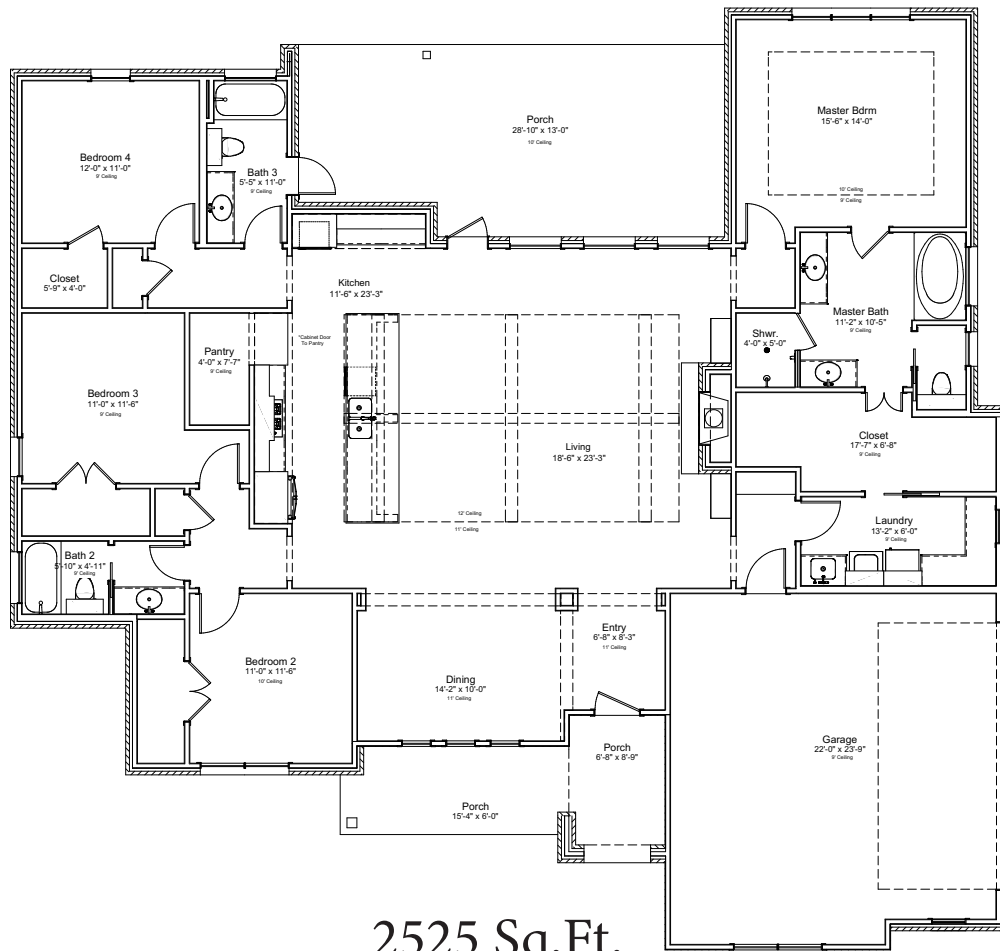

CEDAR BEAM HOMES

2525 Sq.Ft.